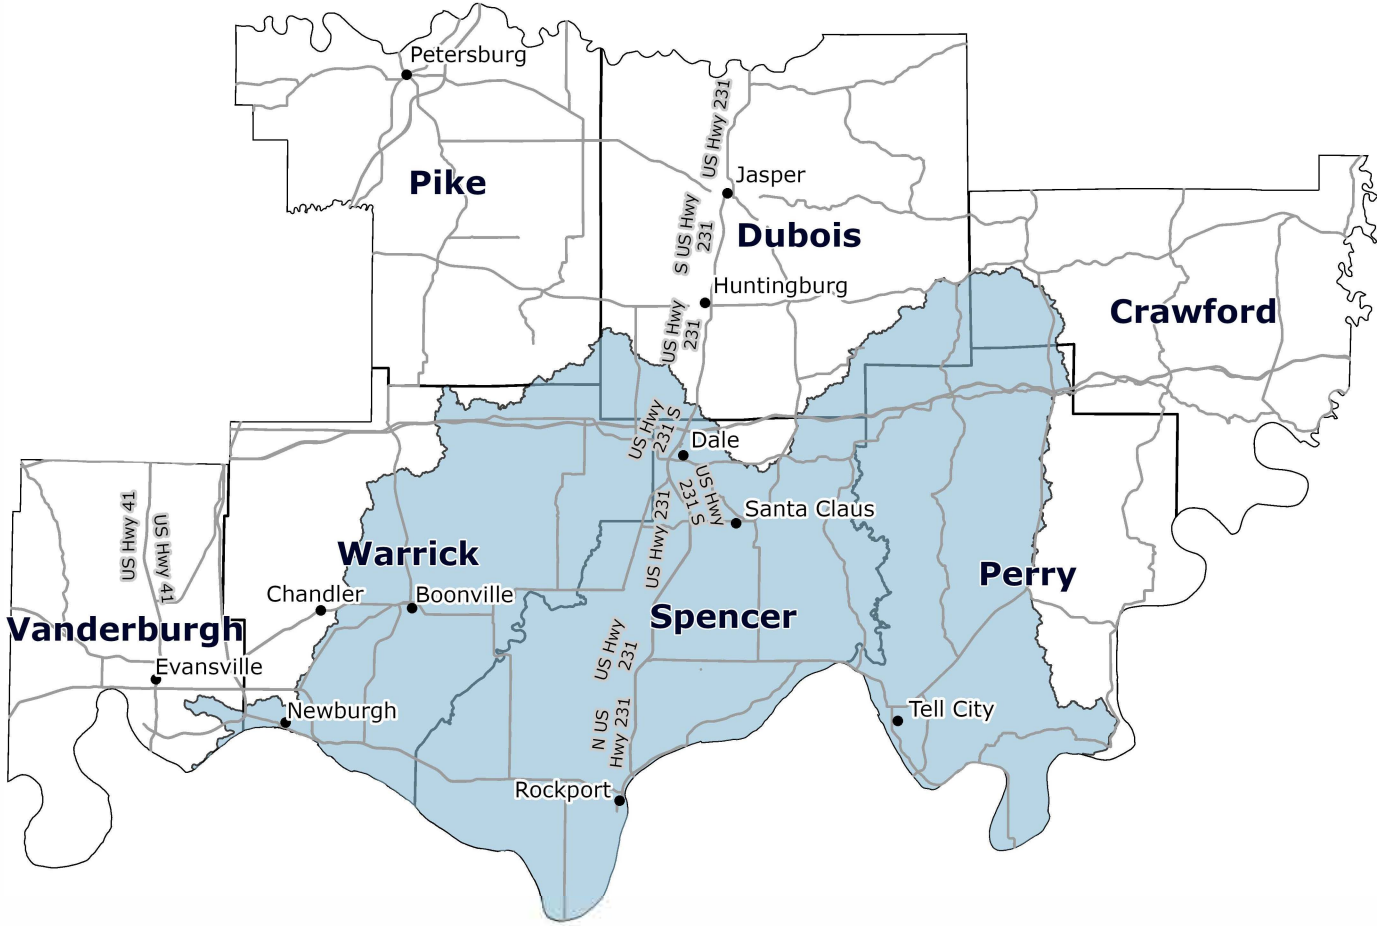

Lower Ohio-Little Pigeon Watershed

CREP Contacts:

SWCD Administrator
 Spencer County SWCD
 (812) 649-9136, ext. 3

ISDA Resource Specialist
 Andrea Gogel
 (812) 480-1498
 agogel@isda.in.gov

- Watershed
- CREP Counties
- Key Cities and Towns Based on Population
-
- State, Interstate, and U.S. Roads