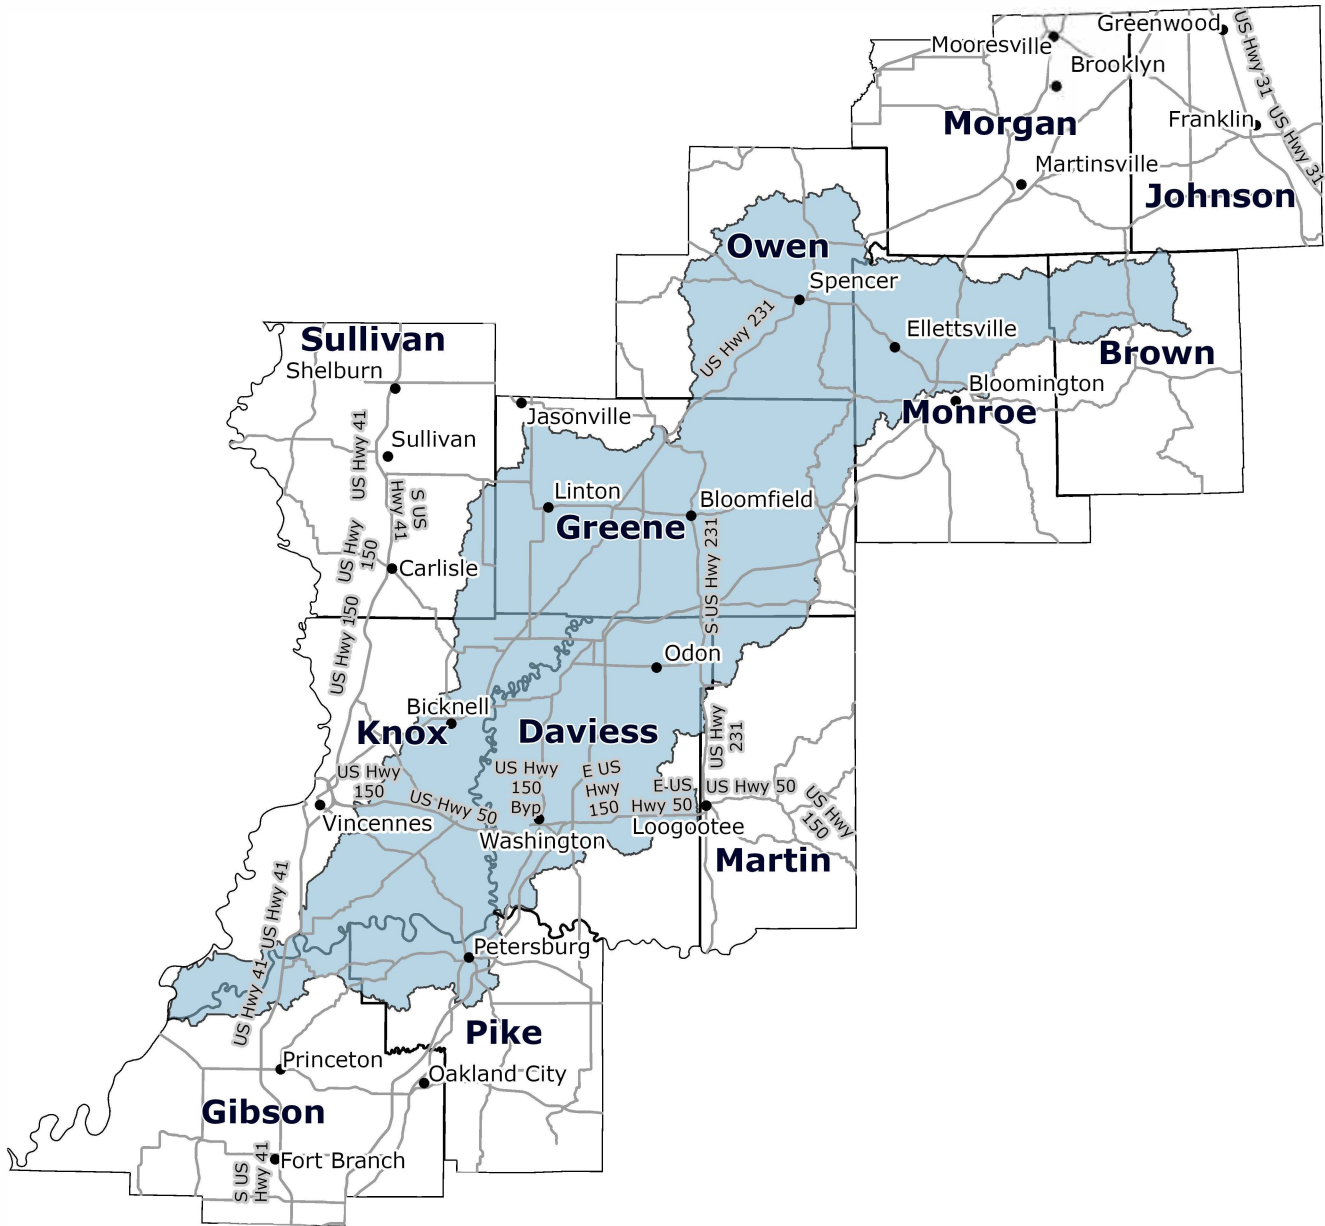

Lower White Watershed

CREP Contacts:

SWCD Administrator
 Daviess County SWCD
 (812) 254-4780, ext. 3

ISDA Resource Specialist
 Allison McKain
 (317) 473-5439
 amckain@isda.in.gov

- Watershed
- CREP Counties
- Key Cities and Towns Based on Population
-
- State, Interstate, and U.S. Roads