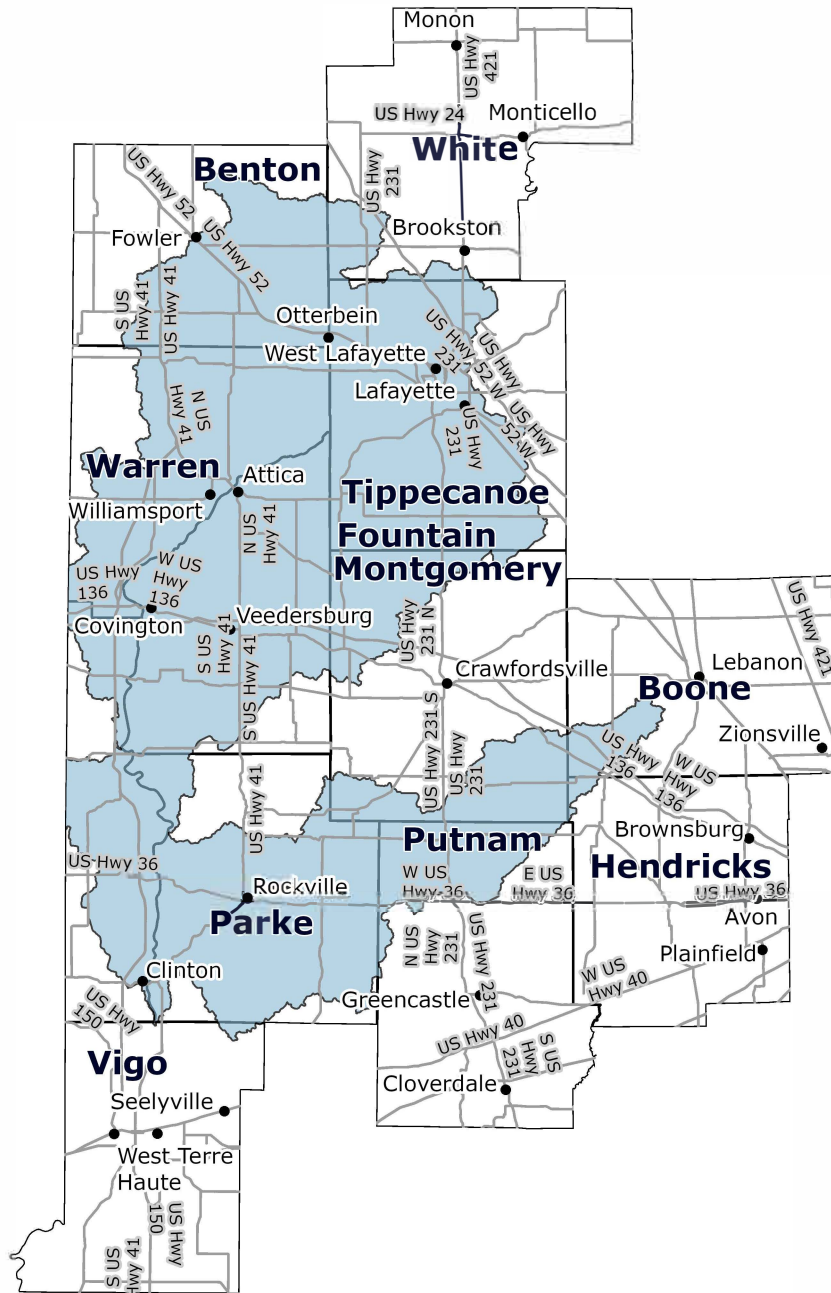

Middle Wabash-Little Vermillion Watershed

CREP Contacts:

SWCD Administrator
 Parke County SWCD
 (765) 569-3551, ext. 3

ISDA Resource Specialist
 George Reger
 (765) 577-0367
 greger@isda.in.gov

- Watershed
- CREP Counties
- Key Cities and Towns Based on Population
- Towns Based on Population
- State, Interstate, and U.S. Roads