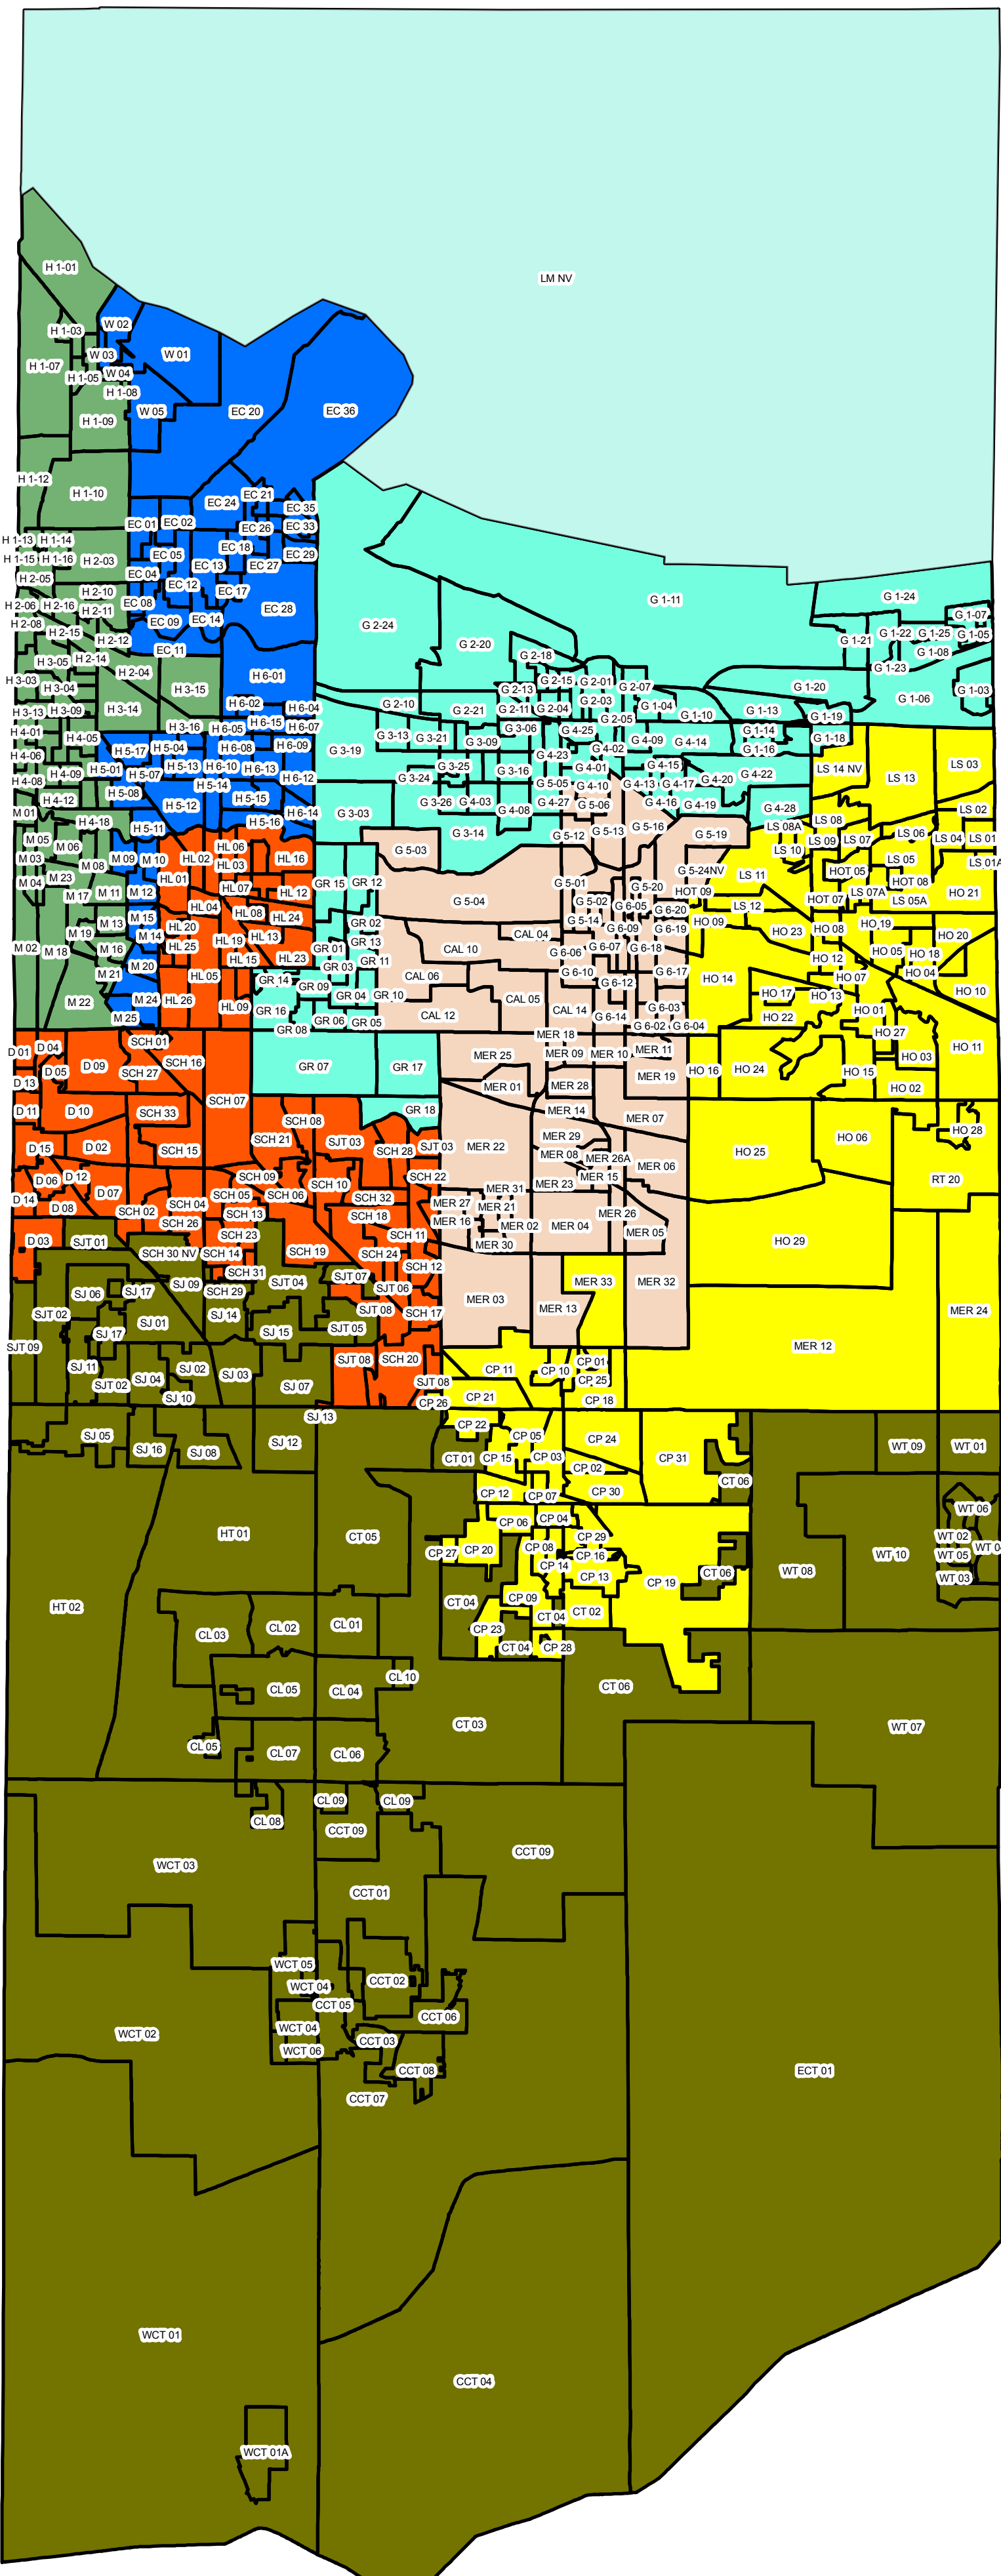

LAKE COUNTY COUNCIL DISTRICTS

- LAKE_MICHIGAN
- LAKE_FINAL PRECINCT LINES
- CC 1ST DIST = 70,134
- CC_2ND DIST = 71,062
- CC_3RD_DIST = 64,962
- CC_4TH DIST = 72,526
- CC_5TH DIST = 68,994
- CC_6TH DIST = 75,890
- CC_7TH DIST = 72,437

Prepared by Lake County Board of
Elections and Registration
For Reference Only

Thomas McDermott, Jr.
Democratic County Chairman

11-09-2011