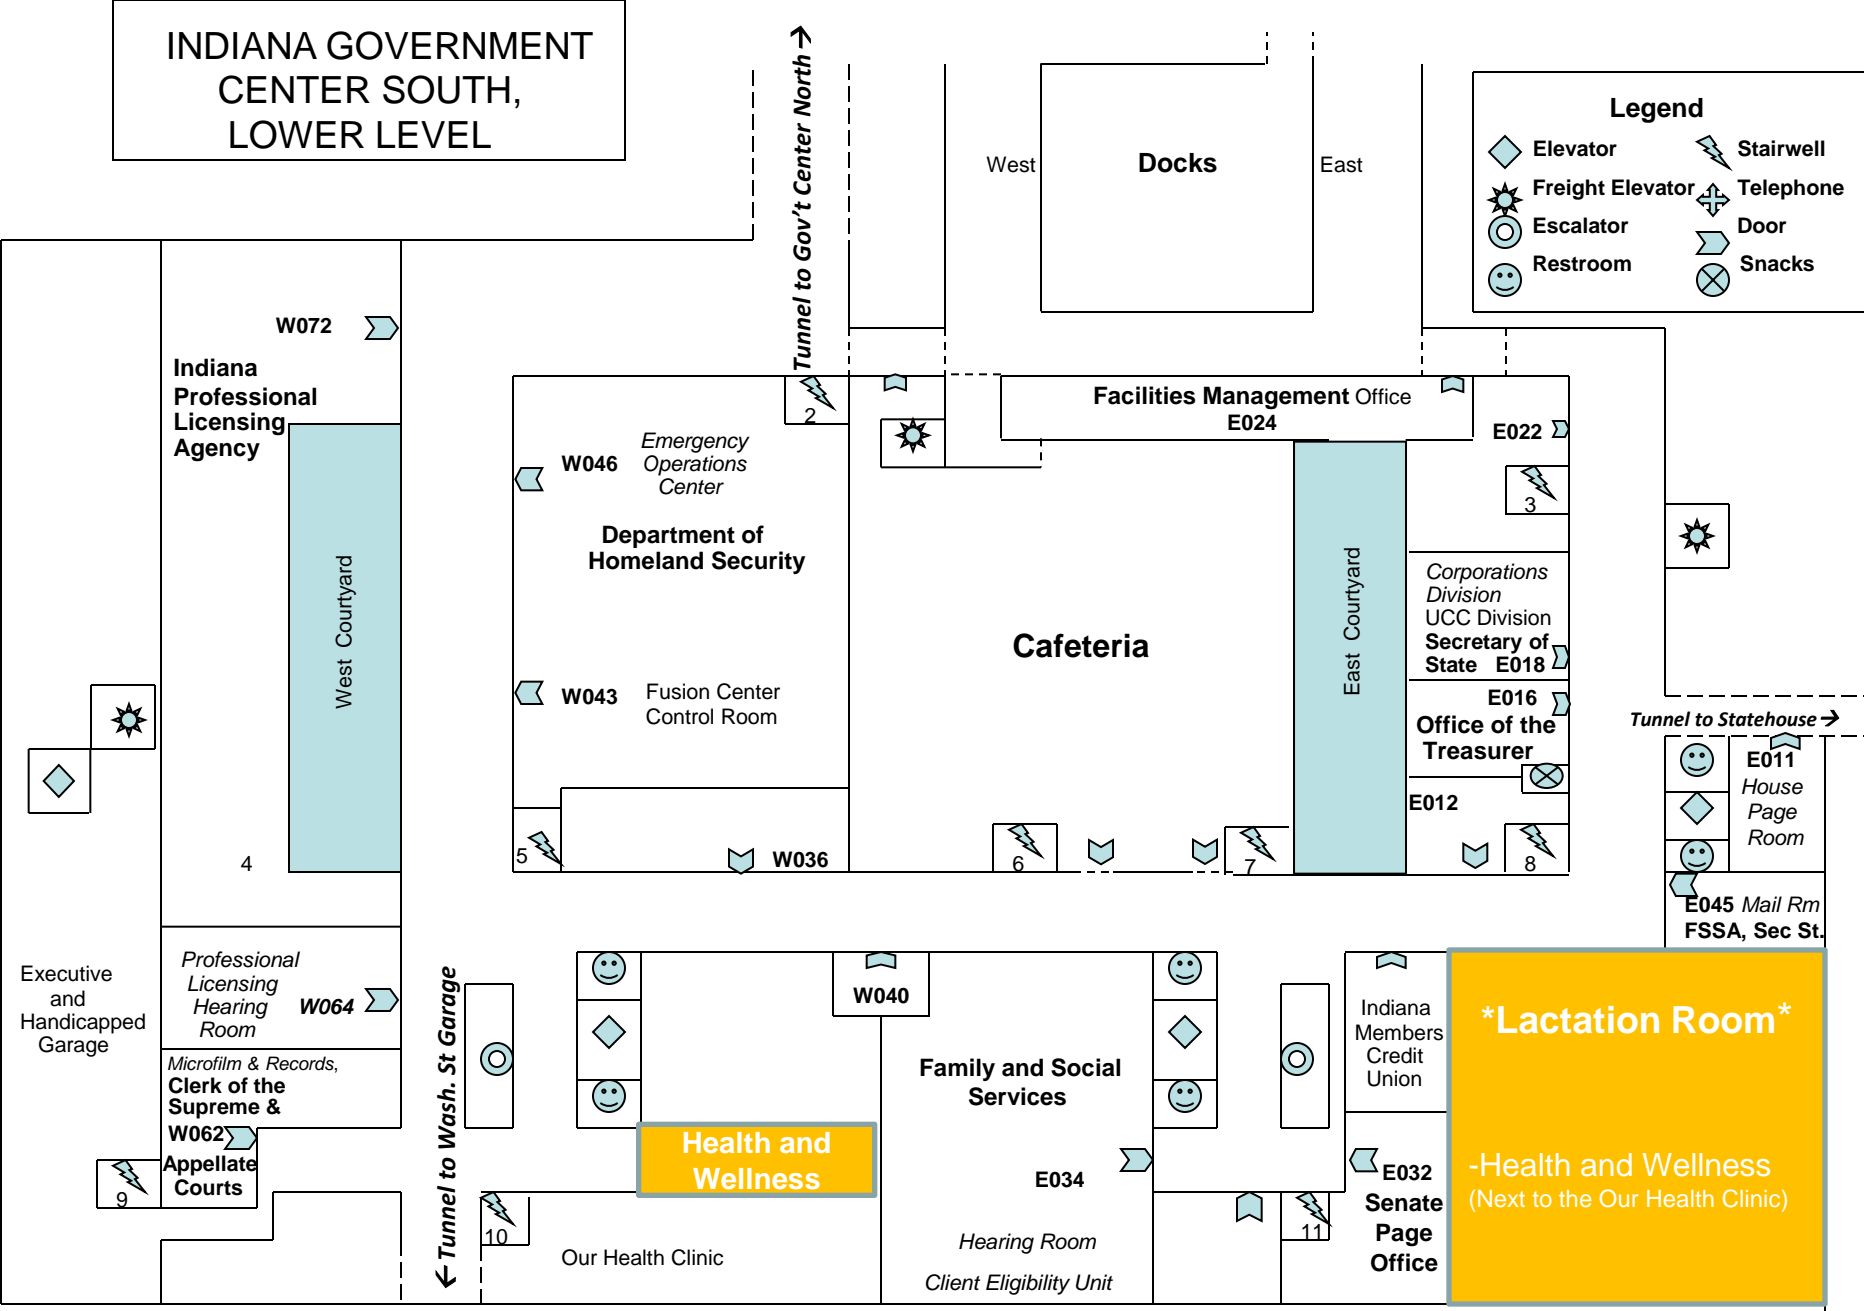

INDIANA GOVERNMENT CENTER SOUTH, FIRST FLOOR

Legend

-  Elevator
-  Freight Elevator
-  Escalator
-  Restroom
-  Stairwell
-  Telephone
-  Door
-  Snacks

Lactation Rooms

- Room #23
- 2E
- 1W

402 Entrance

Washington Street

302 Entrance

** PUBLIC ENTRANCE ONLY

June, 2011

INDIANA GOVERNMENT CENTER SOUTH, LOWER LEVEL

Legend

	Elevator		Stairwell
	Freight Elevator		Telephone
	Escalator		Door
	Restroom		Snacks

Lactation Room

-Health and Wellness
(Next to the Our Health Clinic)