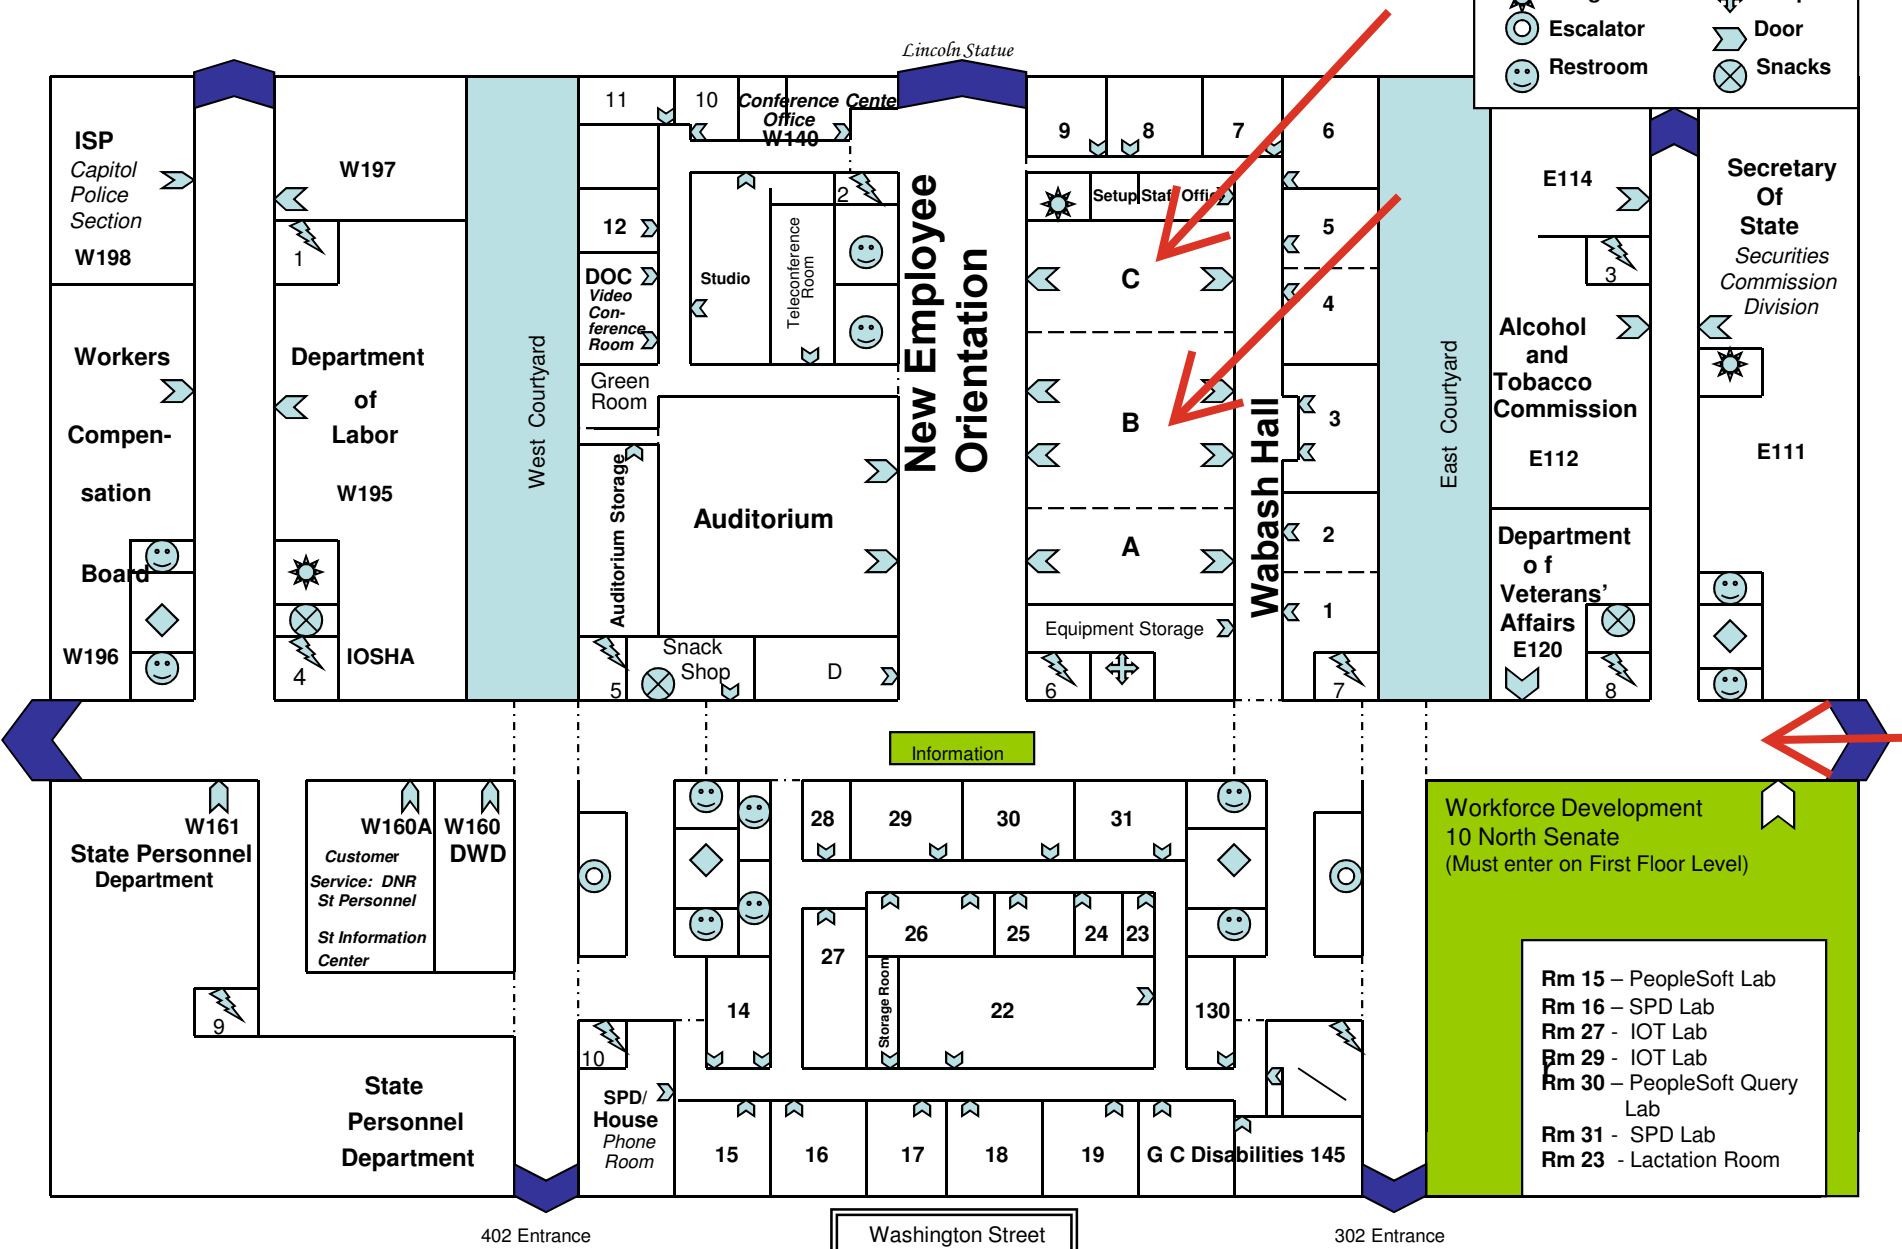

# INDIANA GOVERNMENT CENTER SOUTH, FIRST FLOOR

**Legend**

-  Elevator
-  Freight Elevator
-  Escalator
-  Restroom
-  Stairwell
-  Telephone
-  Door
-  Snacks

**Workforce Development**  
10 North Senate  
(Must enter on First Floor Level)

- Rm 15 – PeopleSoft Lab
- Rm 16 – SPD Lab
- Rm 27 - IOT Lab
- Rm 29 - IOT Lab
- Rm 30 – PeopleSoft Query Lab
- Rm 31 - SPD Lab
- Rm 23 - Lactation Room