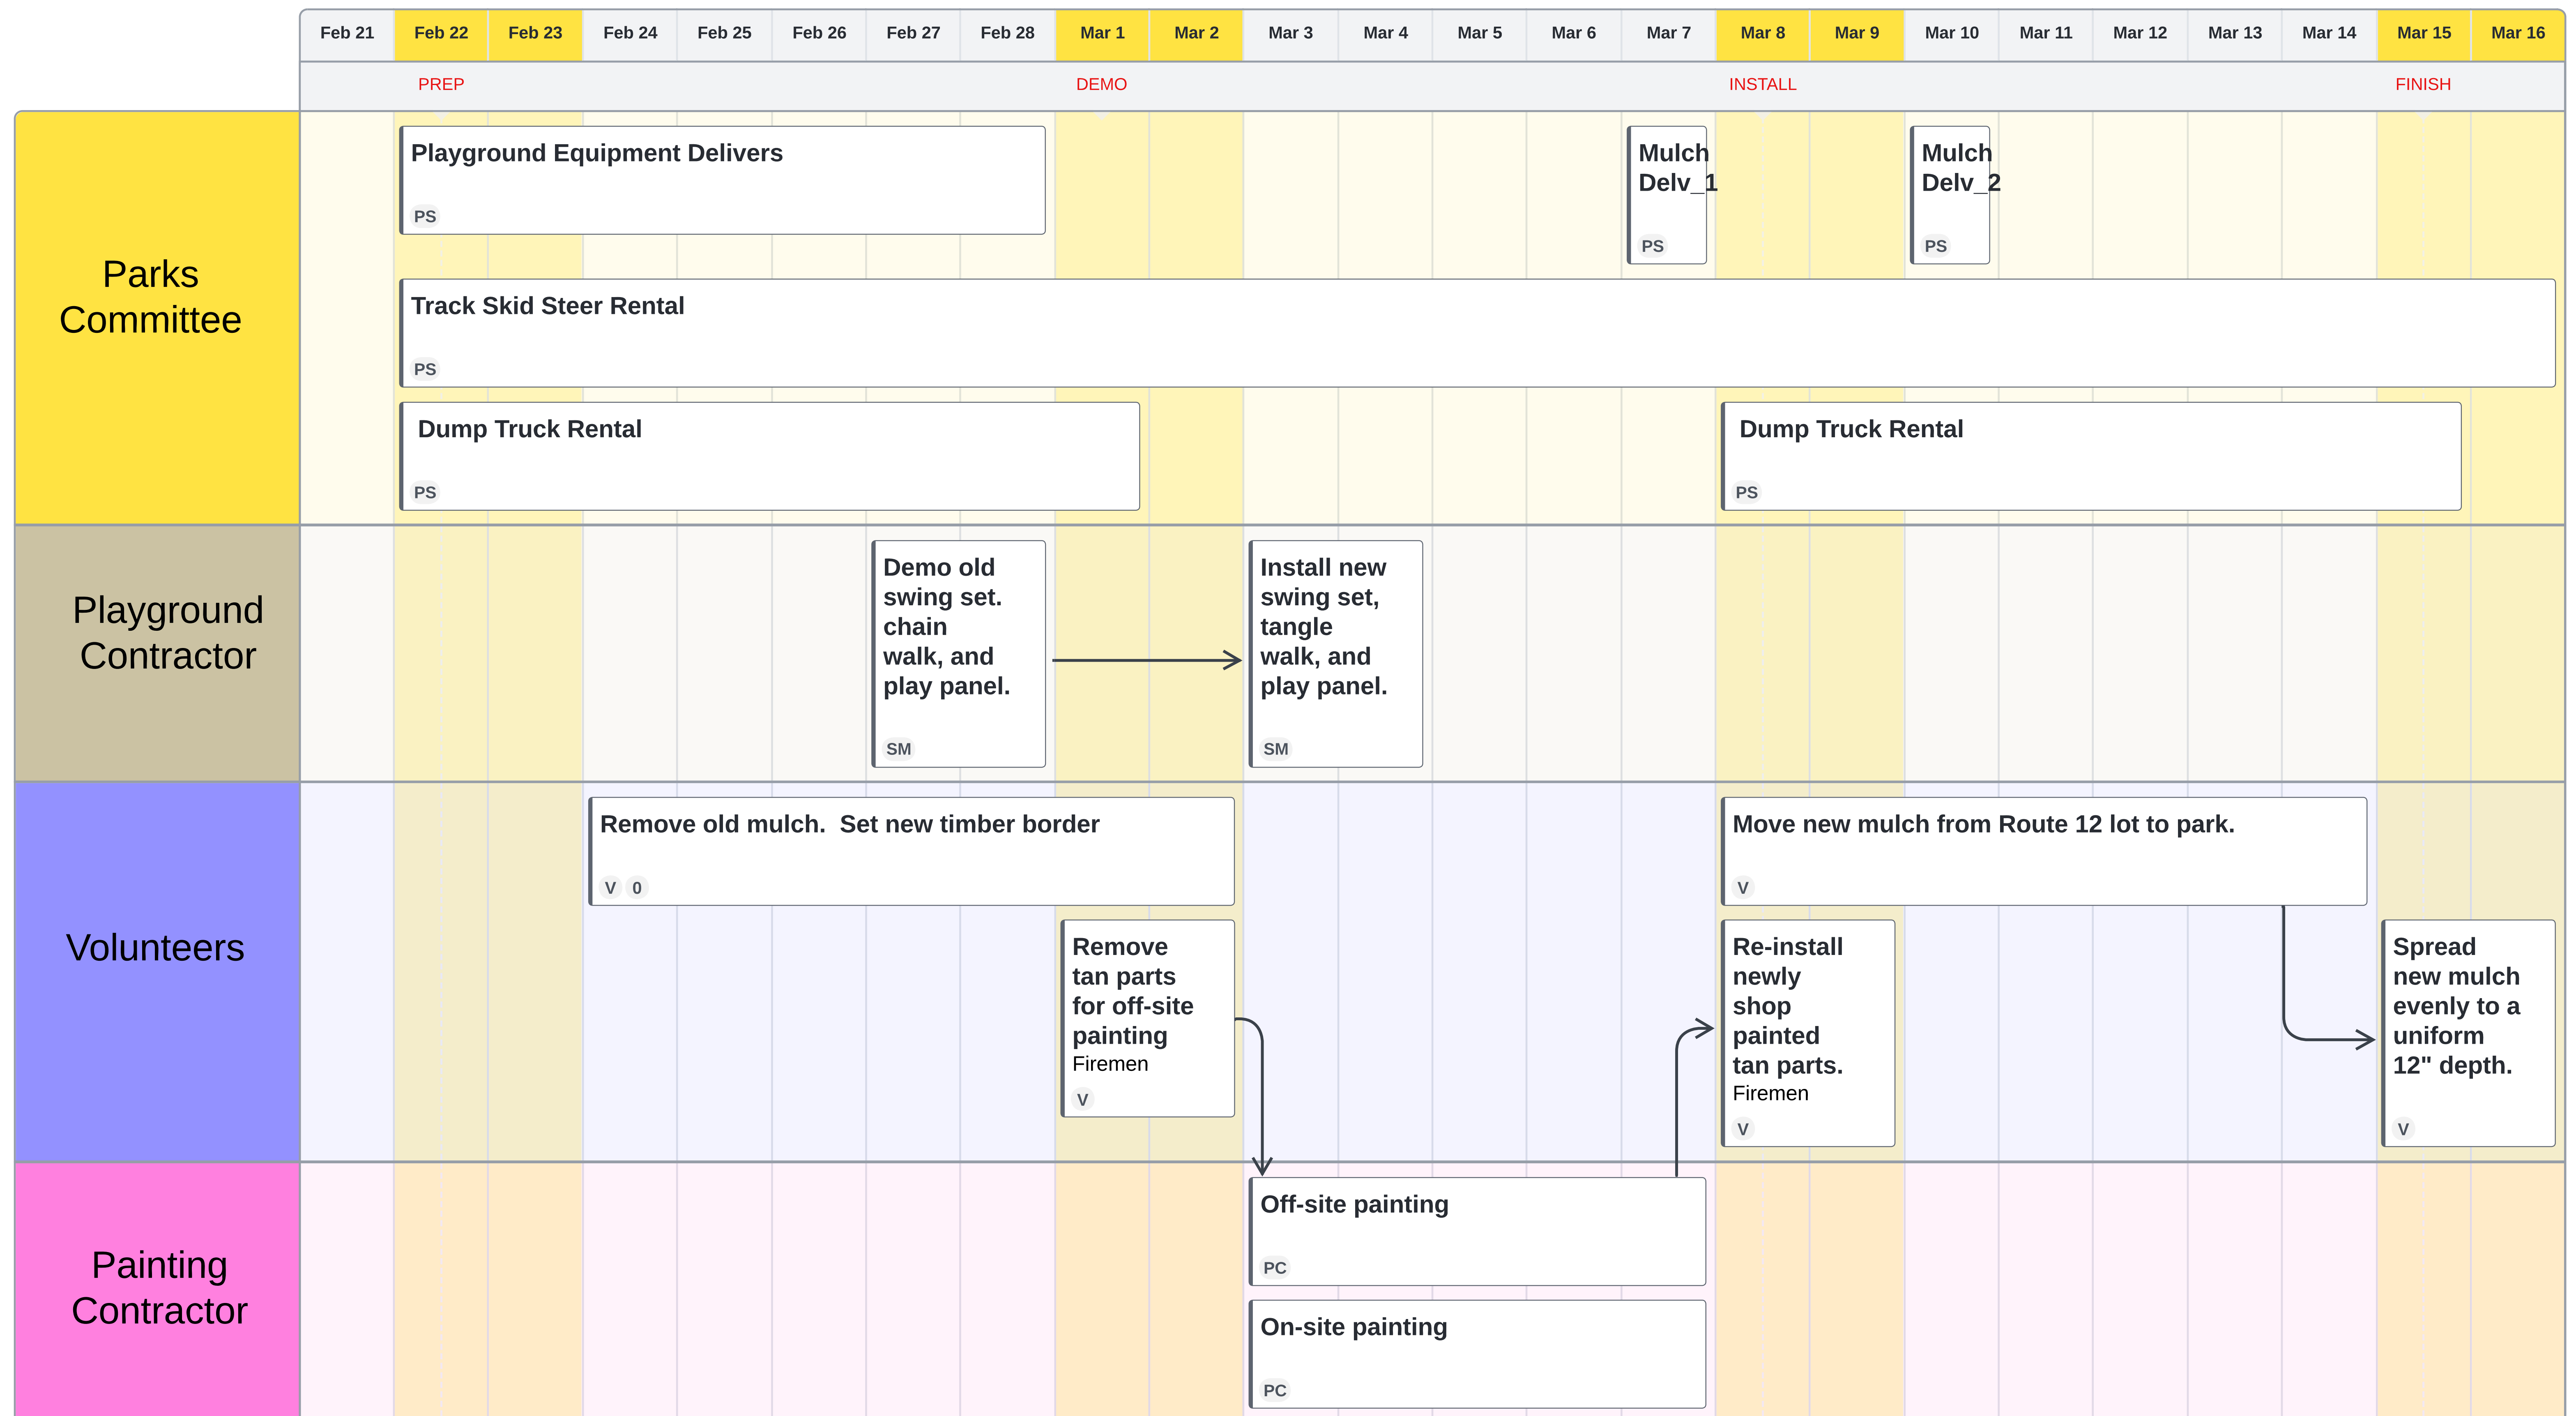

Lituanica Park Playground Improvement Project

Work Starts March 2025

"Play is the Work of a Child" Let's Get to Work!

Scan QR Code to add Your Name to our Volunteer Roster

Lituanica Park Playground Improvement Project 2025

[Click here](#)

[Donate](#)

Find Volunteer Opportunities Organizations

0 Favorites

Lituanica Park Improvement Project

ORGANIZATION: TOWN OF BEVERLY SHORES INDIANA

[Sign Up](#)

Welcome to the Lituanica Park Playground Improvement Project.

Volunteers are needed to help "Community Build" a new swing set, tangle activity walk, ball maze play panel, ADA access ramp, and... lots and lots... of new playground mulch.

CAUSE AREAS

Children & Youth, Community, Sports & Recreation

WHEN

Mon Feb 24, 2025 - Sun Mar 16, 2025

08:00 AM - 04:30 PM

This opportunity has 10 shifts

WHERE

151 East Ripplewater Drive
Beverly Shores, IN 46301

DATE POSTED

January 18, 2025